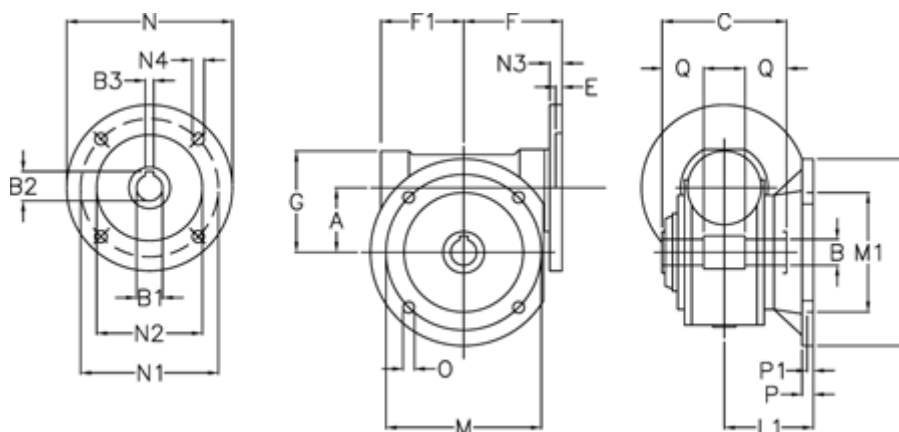

Data Sheet

Article number: 390218502054510

Description: Worm gear
VF 185-FC2-20-112B5, without lubrication

Measures

A	= 185.4	F1	= 205	N2	= 180
B	= 60 H7	G	= 267	N3	= 16
B1	E7 = 28	L	= 400	N4	= 13
B2	= 31.3	L1	= 155.5	O	= 22
B3	H9 = 8	M	= 350	P	= 22
C	= 190	M1	= 280	P1	= 13
E	= 4	N	= 250	Q	= 65
F	= 217	N1	= 215		